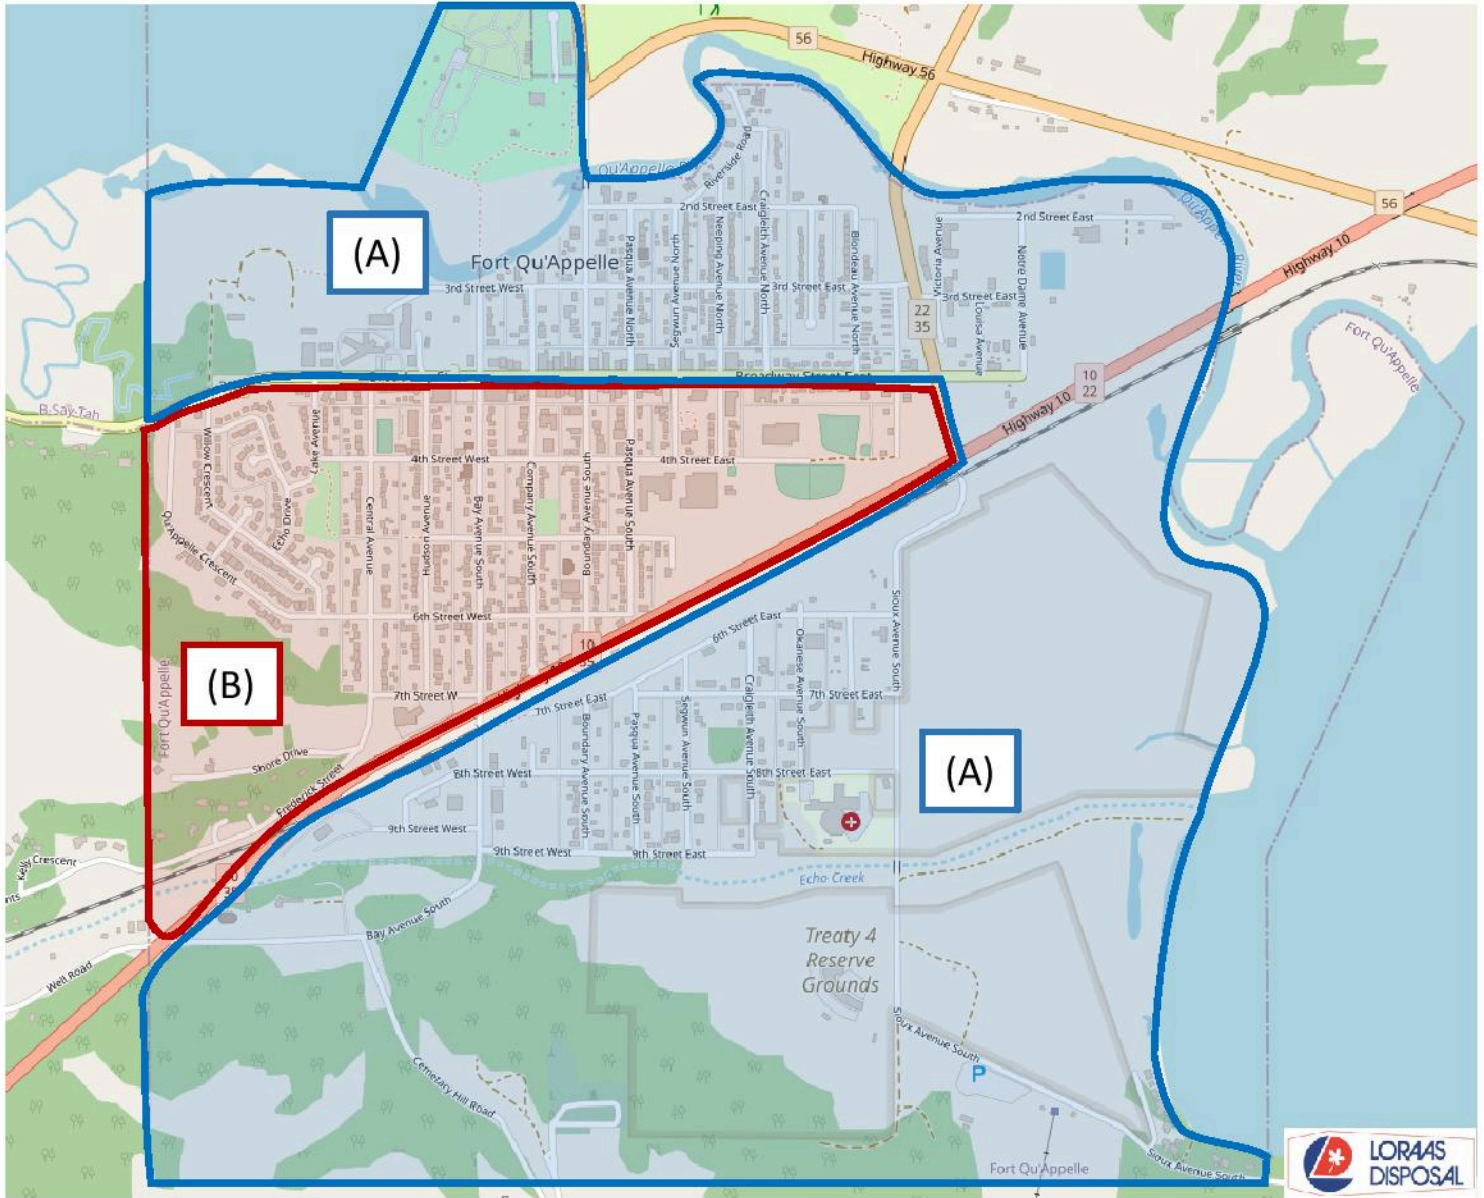

October 2023

Sun	Mon	Tue	Wed	Thu	Fri	Sat
1	2	3	4	5	6	7
8	9	10	11	12	13	14
15	16	17	18	19	20	21
22	23	24	25	26	27	28
29	30	31				

November 2023

Sun	Mon	Tue	Wed	Thu	Fri	Sat
			1	2	3	4
5	6	7	8	9	10	11
12	13	14	15	16	17	18
19	20	21	22	23	24	25
26	27	28	29	30		

Recycling Collection Map

Area (A) ➡ North side of Broadway Street and north, East of Hwy 35 and South of Hwy 10

Area (B) ➡ South side of Broadway Street and South to Hwy 10, West of Hwy 35